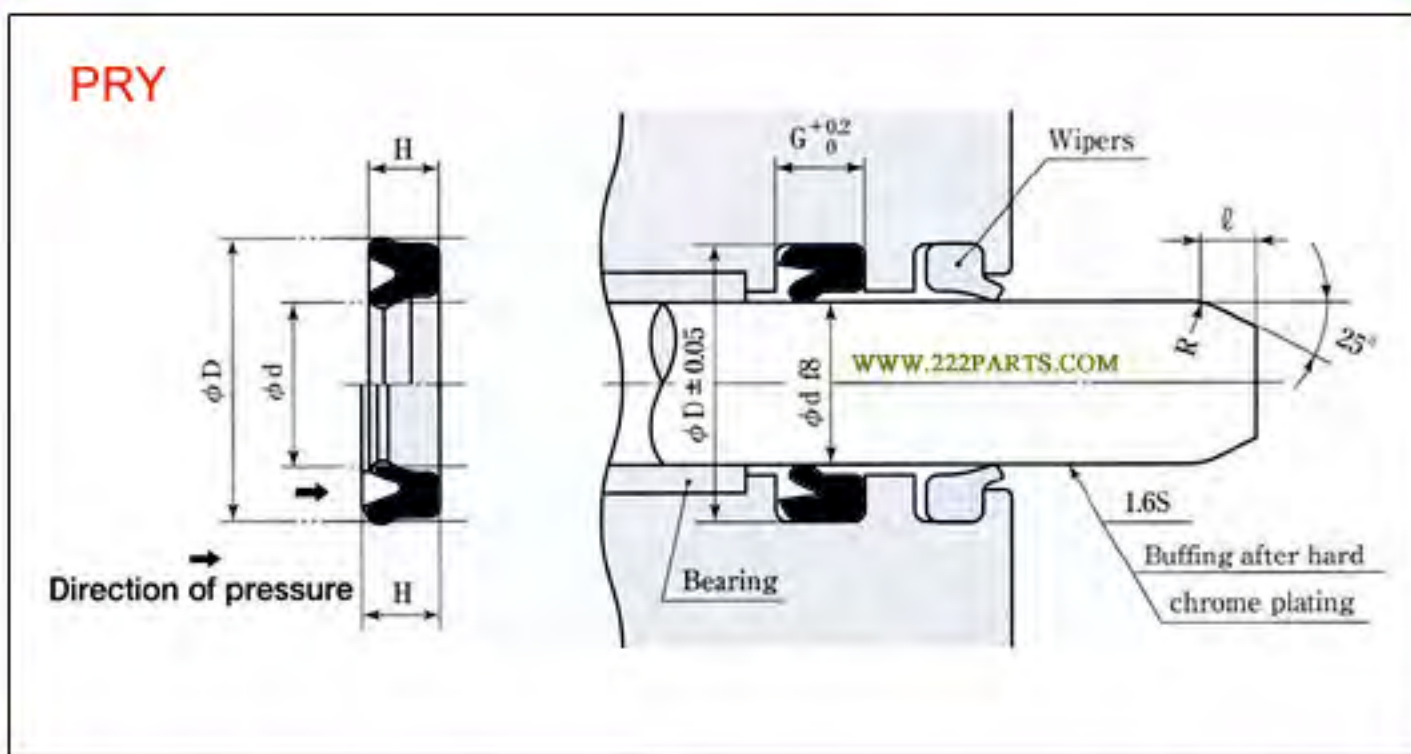

Packing & Groove dimensions					Part No.	
d	D	H	G	l	Standard material (RN 713)	High temperature-resistant material (RF 704)
3	7	2.9	3.2	1.5	PRY- 3	PRY- 3F
4	8	2.9	3.2	1.5	PRY- 4	PRY- 4F
5	9	2.9	3.2	1.5	PRY- 5	PRY- 5F
6	10	3.5	4	1.5	PRY- 6	
8	12	3.5	4	1.5	PRY- 8	
10	14	3.5	4	1.5	PRY-10	
12	17	4	4.5	1.5	PRY-12	
14	19	4	4.5	1.5	PRY-14	
16	22	5	5.7	1.5	PRY-16	