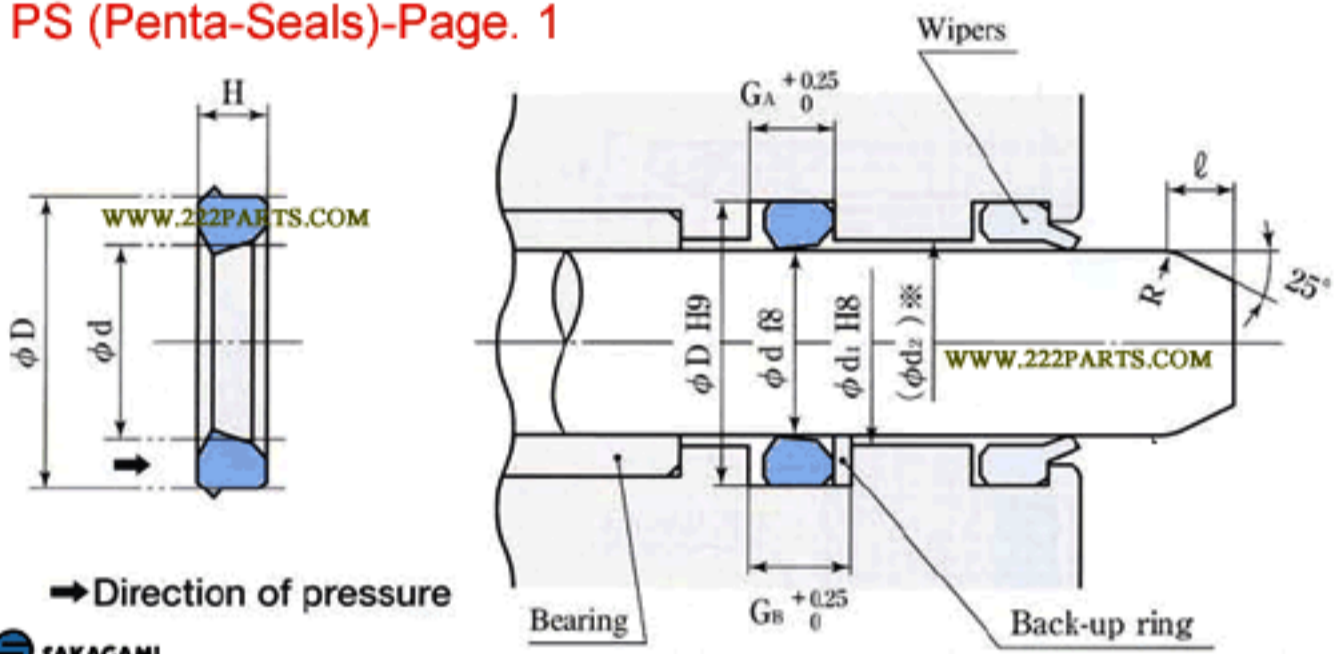

**PS (Penta-Seals)-Page. 1**

**Dimension table of PENTA-Seals**

Packing & Groove dimensions							Standard material (RN 906)
d	D	H	GA	GB	d <sub>1</sub> (Reference)	ℓ	
3	6	2	2.5	3.9	3.2	1.5	PS- 3
4	7	2	2.5	3.9	4.2	1.5	PS- 4
5	8	2	2.5	3.9	5.2	1.5	PS- 5
6	9	2	2.5	3.9	6.2	1.5	PS- 6
7	10	2	2.5	3.9	7.2	1.5	PS- 7
8	11	2	2.5	3.9	8.2	1.5	PS- 8
9	12	2	2.5	3.9	9.2	1.5	PS- 9
10	13	2	2.5	3.9	10.2	1.5	PS-10
10	14	2.9	3.2	4.4	10.3	1.5	PS-10A
11.2	15.2	2.9	3.2	4.4	11.5	1.5	PS-11.2
12	16	2.9	3.2	4.4	12.3	1.5	PS-12
12.5	16.5	2.9	3.2	4.4	12.8	1.5	PS-12.5
14	18	2.9	3.2	4.4	14.3	1.5	PS-14
15	19	2.9	3.2	4.4	15.3	1.5	PS-15
16	20	2.9	3.2	4.4	16.3	1.5	PS-16
18	22	2.9	3.2	4.4	18.3	1.5	PS-18
20	24	2.9	3.2	4.4	20.3	1.5	PS-20
22	26	2.9	3.2	4.4	22.3	1.5	PS-22
22	28	4.3	4.7	6	22.3	3	PS-22A
22.4	28.4	4.3	4.7	6	22.7	3	PS-22.4
24	30	4.3	4.7	6	24.3	3	PS-24
25	31	4.3	4.7	6	25.3	3	PS-25
26	32	4.3	4.7	6	26.3	3	PS-26
28	34	4.3	4.7	6	28.3	3	PS-28
30	36	4.3	4.7	6	30.3	3	PS-30
31	37	4.3	4.7	6	31.3	3	PS-31
31.5	37.5	4.3	4.7	6	31.8	3	PS-31.5
32	38	4.3	4.7	6	32.3	3	PS-32
34	40	4.3	4.7	6	34.3	3	PS-34
35	41	4.3	4.7	6	35.3	3	PS-35