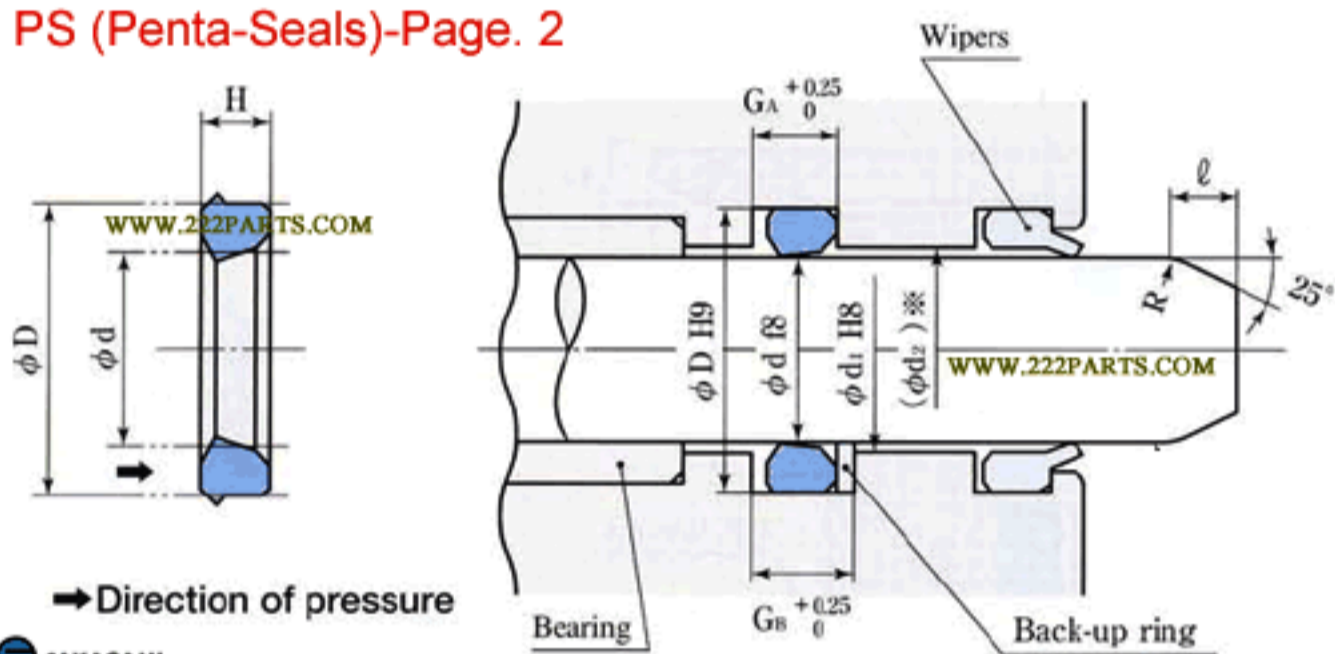

PS (Penta-Seals)-Page. 2

Packing & Groove dimensions							Standard material (RN 906)
d	D	H	G_A	G_B	d₁ (Reference)	ℓ	
35.5	41.5	4.3	4.7	6	35.8	3	PS-35.5
36	42	4.3	4.7	6	36.3	3	PS-36
38	44	4.3	4.7	6	38.3	3	PS-38
40	46	4.3	4.7	6	40.3	3	PS-40
41	47	4.3	4.7	6	41.3	3	PS-41
42	48	4.3	4.7	6	42.3	3	PS-42
44	50	4.3	4.7	6	44.3	3	PS-44
45	51	4.3	4.7	6	45.3	3	PS-45
46	52	4.3	4.7	6	46.3	3	PS-46
48	54	4.3	4.7	6	48.3	3	PS-48
48	58	6.9	7.5	9	48.4	4	PS-48A
50	56	4.3	4.7	6	50.3	3	PS-50
50	60	6.9	7.5	9	50.4	4	PS-50A
52	62	6.9	7.5	9	52.4	4	PS-52
53	63	6.9	7.5	9	53.4	4	PS-53
55	65	6.9	7.5	9	55.4	4	PS-55
56	66	6.9	7.5	9	56.4	4	PS-56
58	68	6.9	7.5	9	58.4	4	PS-58
60	70	6.9	7.5	9	60.4	4	PS-60
62	72	6.9	7.5	9	62.4	4	PS-62
63	73	6.9	7.5	9	63.4	4	PS-63
65	75	6.9	7.5	9	65.4	4	PS-65
67	77	6.9	7.5	9	67.4	4	PS-67
70	80	6.9	7.5	9	70.4	4	PS-70
71	81	6.9	7.5	9	71.4	4	PS-71
75	85	6.9	7.5	9	75.4	4	PS-75
80	90	6.9	7.5	9	80.4	4	PS-80
85	95	6.9	7.5	9	85.4	4	PS-85
90	100	6.9	7.5	9	90.4	4	PS-90
95	105	6.9	7.5	9	95.4	4	PS-95
100	110	6.9	7.5	9	100.4	4	PS-100