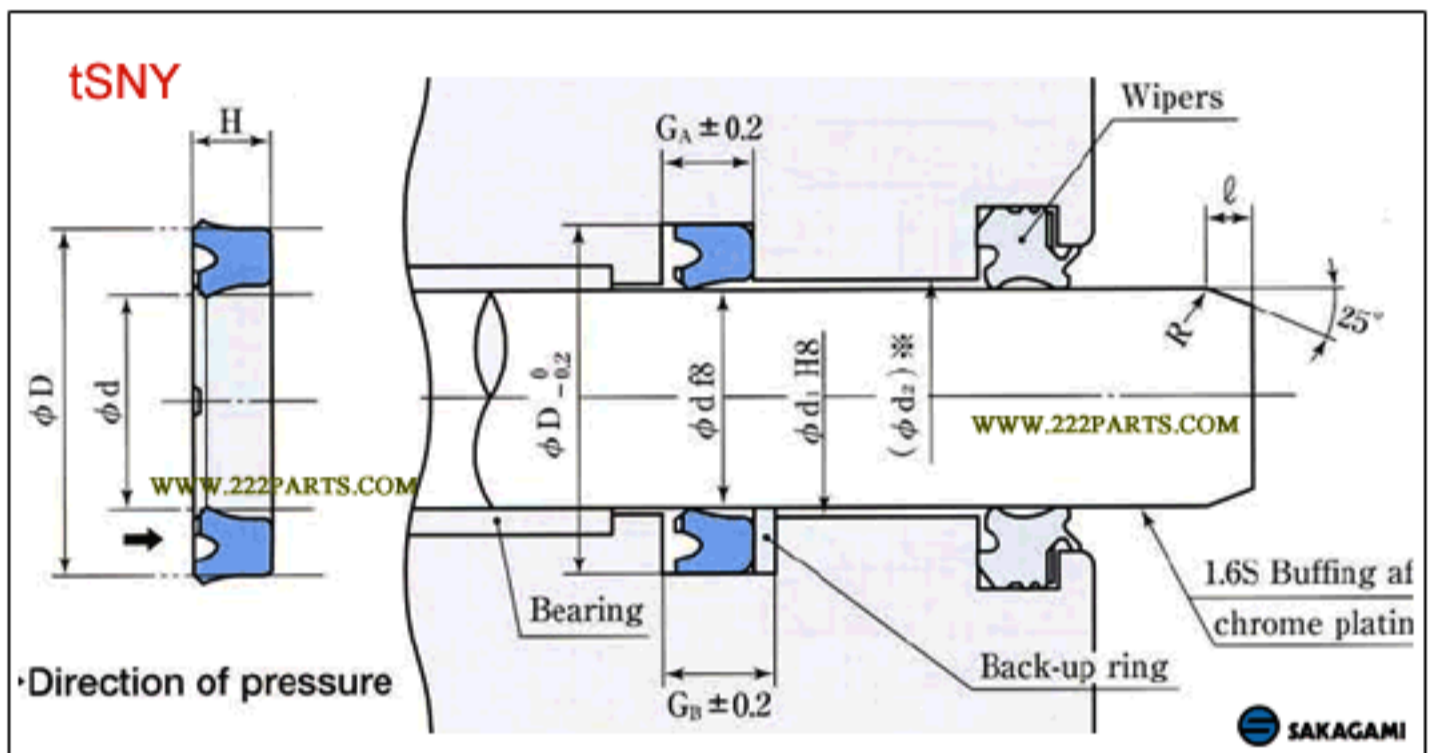

DIMENSION TABLE OF PRODUCT

222PARTS.COM

Email : inbox@222parts.com, inbox_222parts@hotmail.com
 Tel.02-9393420 Fax. 02-9030080 ๓๑ 1185 Hot line 085-5394997

222PARTS.COM WWW.222PARTS.COM WWW.222PARTS.COM

Dimension table of tSNY-Packings

Packing & Groove dimensions							Standard material (RN 809)
d	D	H	G _A	G _B	d ₁ (Reference)	ℓ	
14	22	5	5.7	6.7	14.4	2.5	tSNY- 14
18	26	5	5.7	6.7	18.4	2.5	tSNY- 18
20	28	5	5.7	6.7	20.4	2.5	tSNY- 20
25	33	5	5.7	6.7	25.4	2.5	tSNY- 25
28	35.5	5	5.7	6.7	28.4	2.5	tSNY- 28
30	40	6	7	8.5	30.5	3	tSNY- 30
31.5	41.5	6	7	8.5	32	3	tSNY- 31.5
35	45	6	7	8.5	35.5	3	tSNY- 35
35.5	45	6	7	8.5	36	3	tSNY- 35.5
40	50	6	7	8.5	40.5	3	tSNY- 40
45	55	6	7	8.5	45.5	3	tSNY- 45
45	56	7	8	9.5	45.5	3	tSNY- 45A
50	60	6	7	8.5	50.5	3	tSNY- 50
55	65	6	7	8.5	55.6	3	tSNY- 55
56	66	6	7	8.5	56.6	3	tSNY- 56
60	70	6	7	8.5	60.6	3	tSNY- 60
60	71	7	8	9.5	60.6	3	tSNY- 60A
63	73	6	7	8.5	63.6	3	tSNY- 63
65	75	6	7	8.5	65.6	3	tSNY- 65
70	85	9	10	12	70.6	4	tSNY- 70A
70	80	6	7	8.5	70.6	4	tSNY- 70C
75	85	6	7	8.5	75.6	4	tSNY- 75
75	90	9	10	12	75.6	4	tSNY- 75A
80	95	9	10	12	80.6	4	tSNY- 80A
80	90	6	7	8.5	80.6	4	tSNY- 80C
85	100	9	10	12	85.6	4	tSNY- 85
90	105	9	10	12	90.6	4	tSNY- 90
95	110	9	10	12	95.6	4	tSNY- 95
100	115	9	10	12	100.6	4	tSNY-100
105	120	9	10	12	105.6	4	tSNY-105
110	125	9	10	12	110.6	4	tSNY-110
115	130	8.5	9.5	11.5	115.6	4	tSNY-115B
125	140	9	10	12	125.7	4	tSNY-125
140	155	9	10	12	140.7	4	tSNY-140
150	165	9	10	12	150.7	4	tSNY-150
160	175	9	10	12	160.7	4	tSNY-160
180	200	12	13	15.5	180.7	5.5	tSNY-180